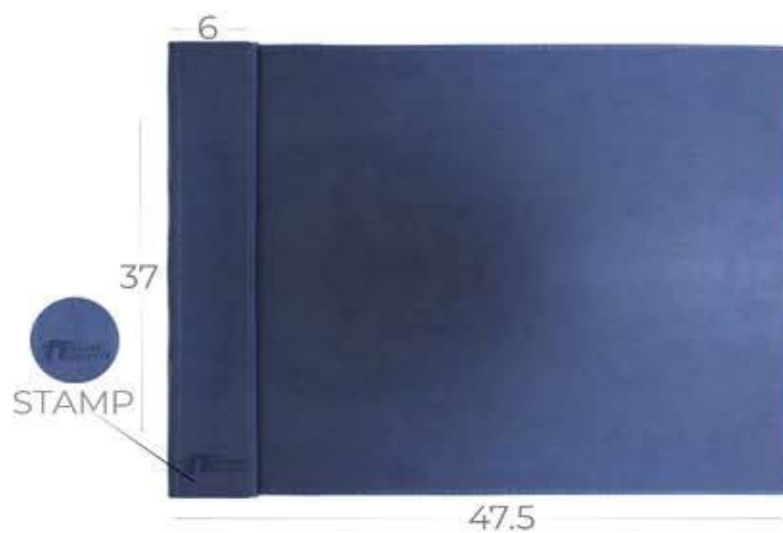

LEATHER HOTEL SUPPLIES

TV CASE

PEN CASE

PAPER TRAY

LEATHER HOTEL SUPPLIES

LEATHER HOTEL SUPPLIES

CODE: 22/CO4

CODE: 22/CO5