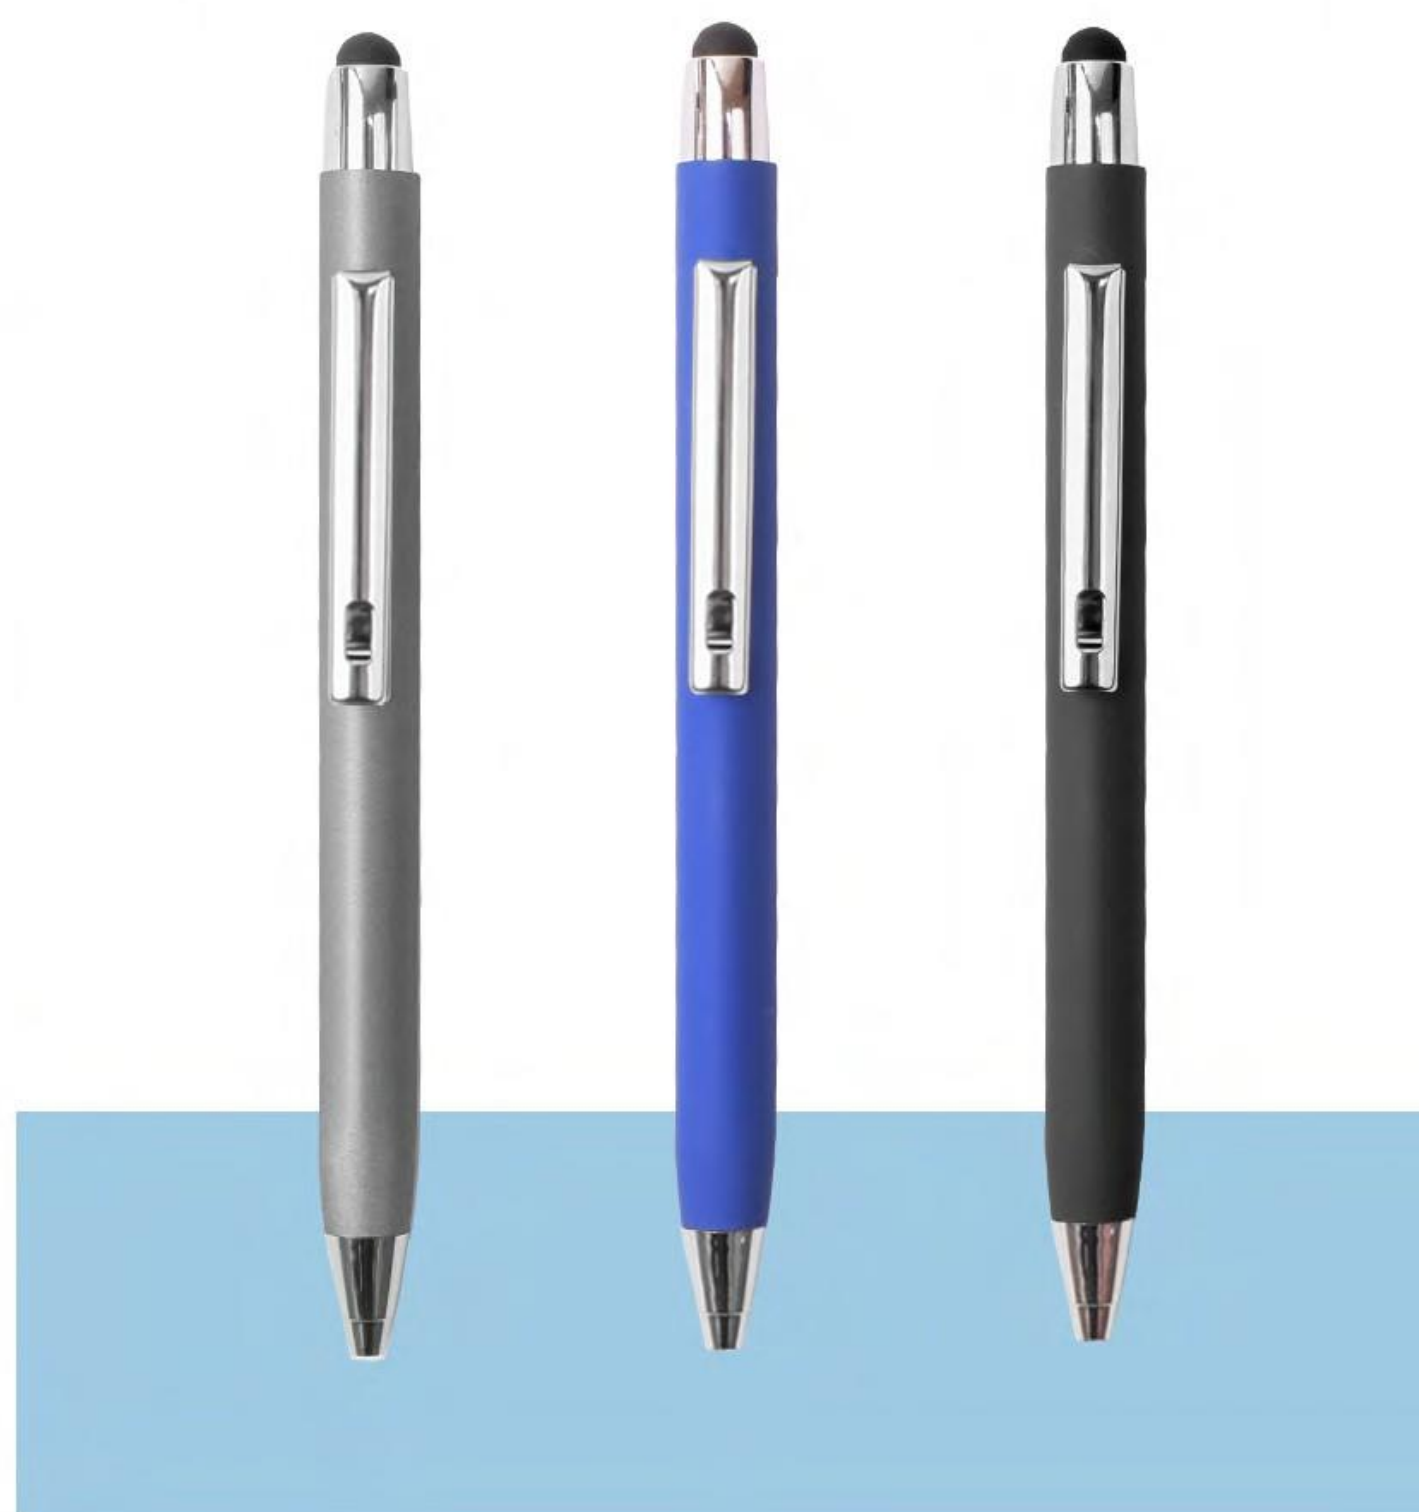

ELEGANT RUBBER METAL PEN

MP29

A metal pen with an attractive lock and smooth driller for an effortless writing experience with touch styles for multifunctional usability, material: luxury metal pen, branding: laser engraving, mirror for a logo

SILVER IN METAL PEN

MP28

metal in silver pen in elegant metal shape to be engraved and gave your company logo one color elegant effect

ELEGANT METAL PEN

MP42

Material: rubber metal pen with silver Branding: Laser engraving, mirror for logo

GLOSSY METAL PEN

MP40

Material: shiny glossy metal pen with silver Branding: Laser engraving, solid color for logo

STYLUS METAL PEN

MP18

Material: black and blue luxury metal pen with upper stylus
Branding: Laser engraving, solid color for logo

MULTIFUNCTIONAL PEN

mp45

light metal pen with a stylus and soft grip. printing style: engraved logo or silk screen. come in three attractive colors (black-Gray-blue) in rubber and metal textures

SILVER METAL PEN