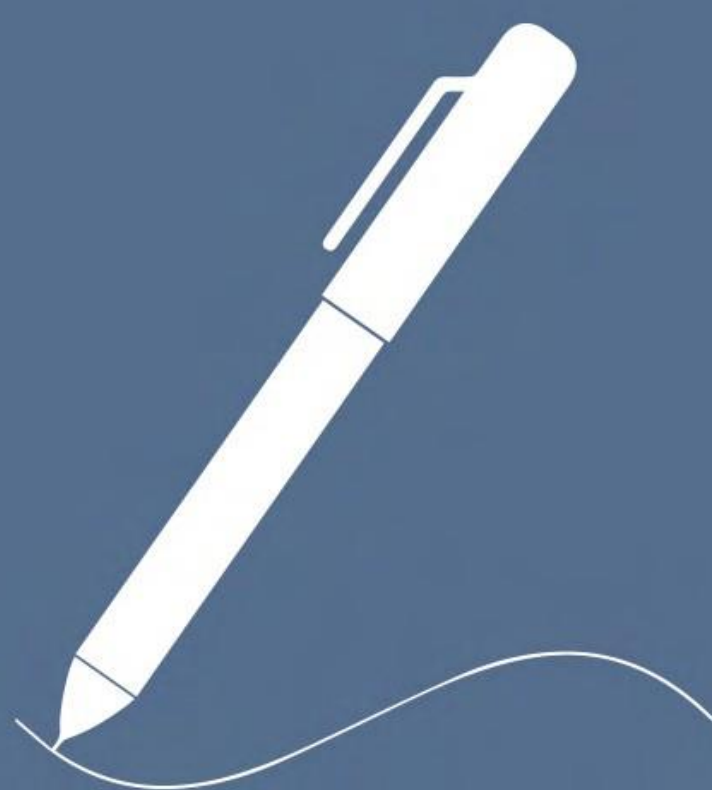

OFFICE PENS

always being ready with your pen is the crucial power to planning and achieving your goals everywhere and every day with the pen that reflects your character