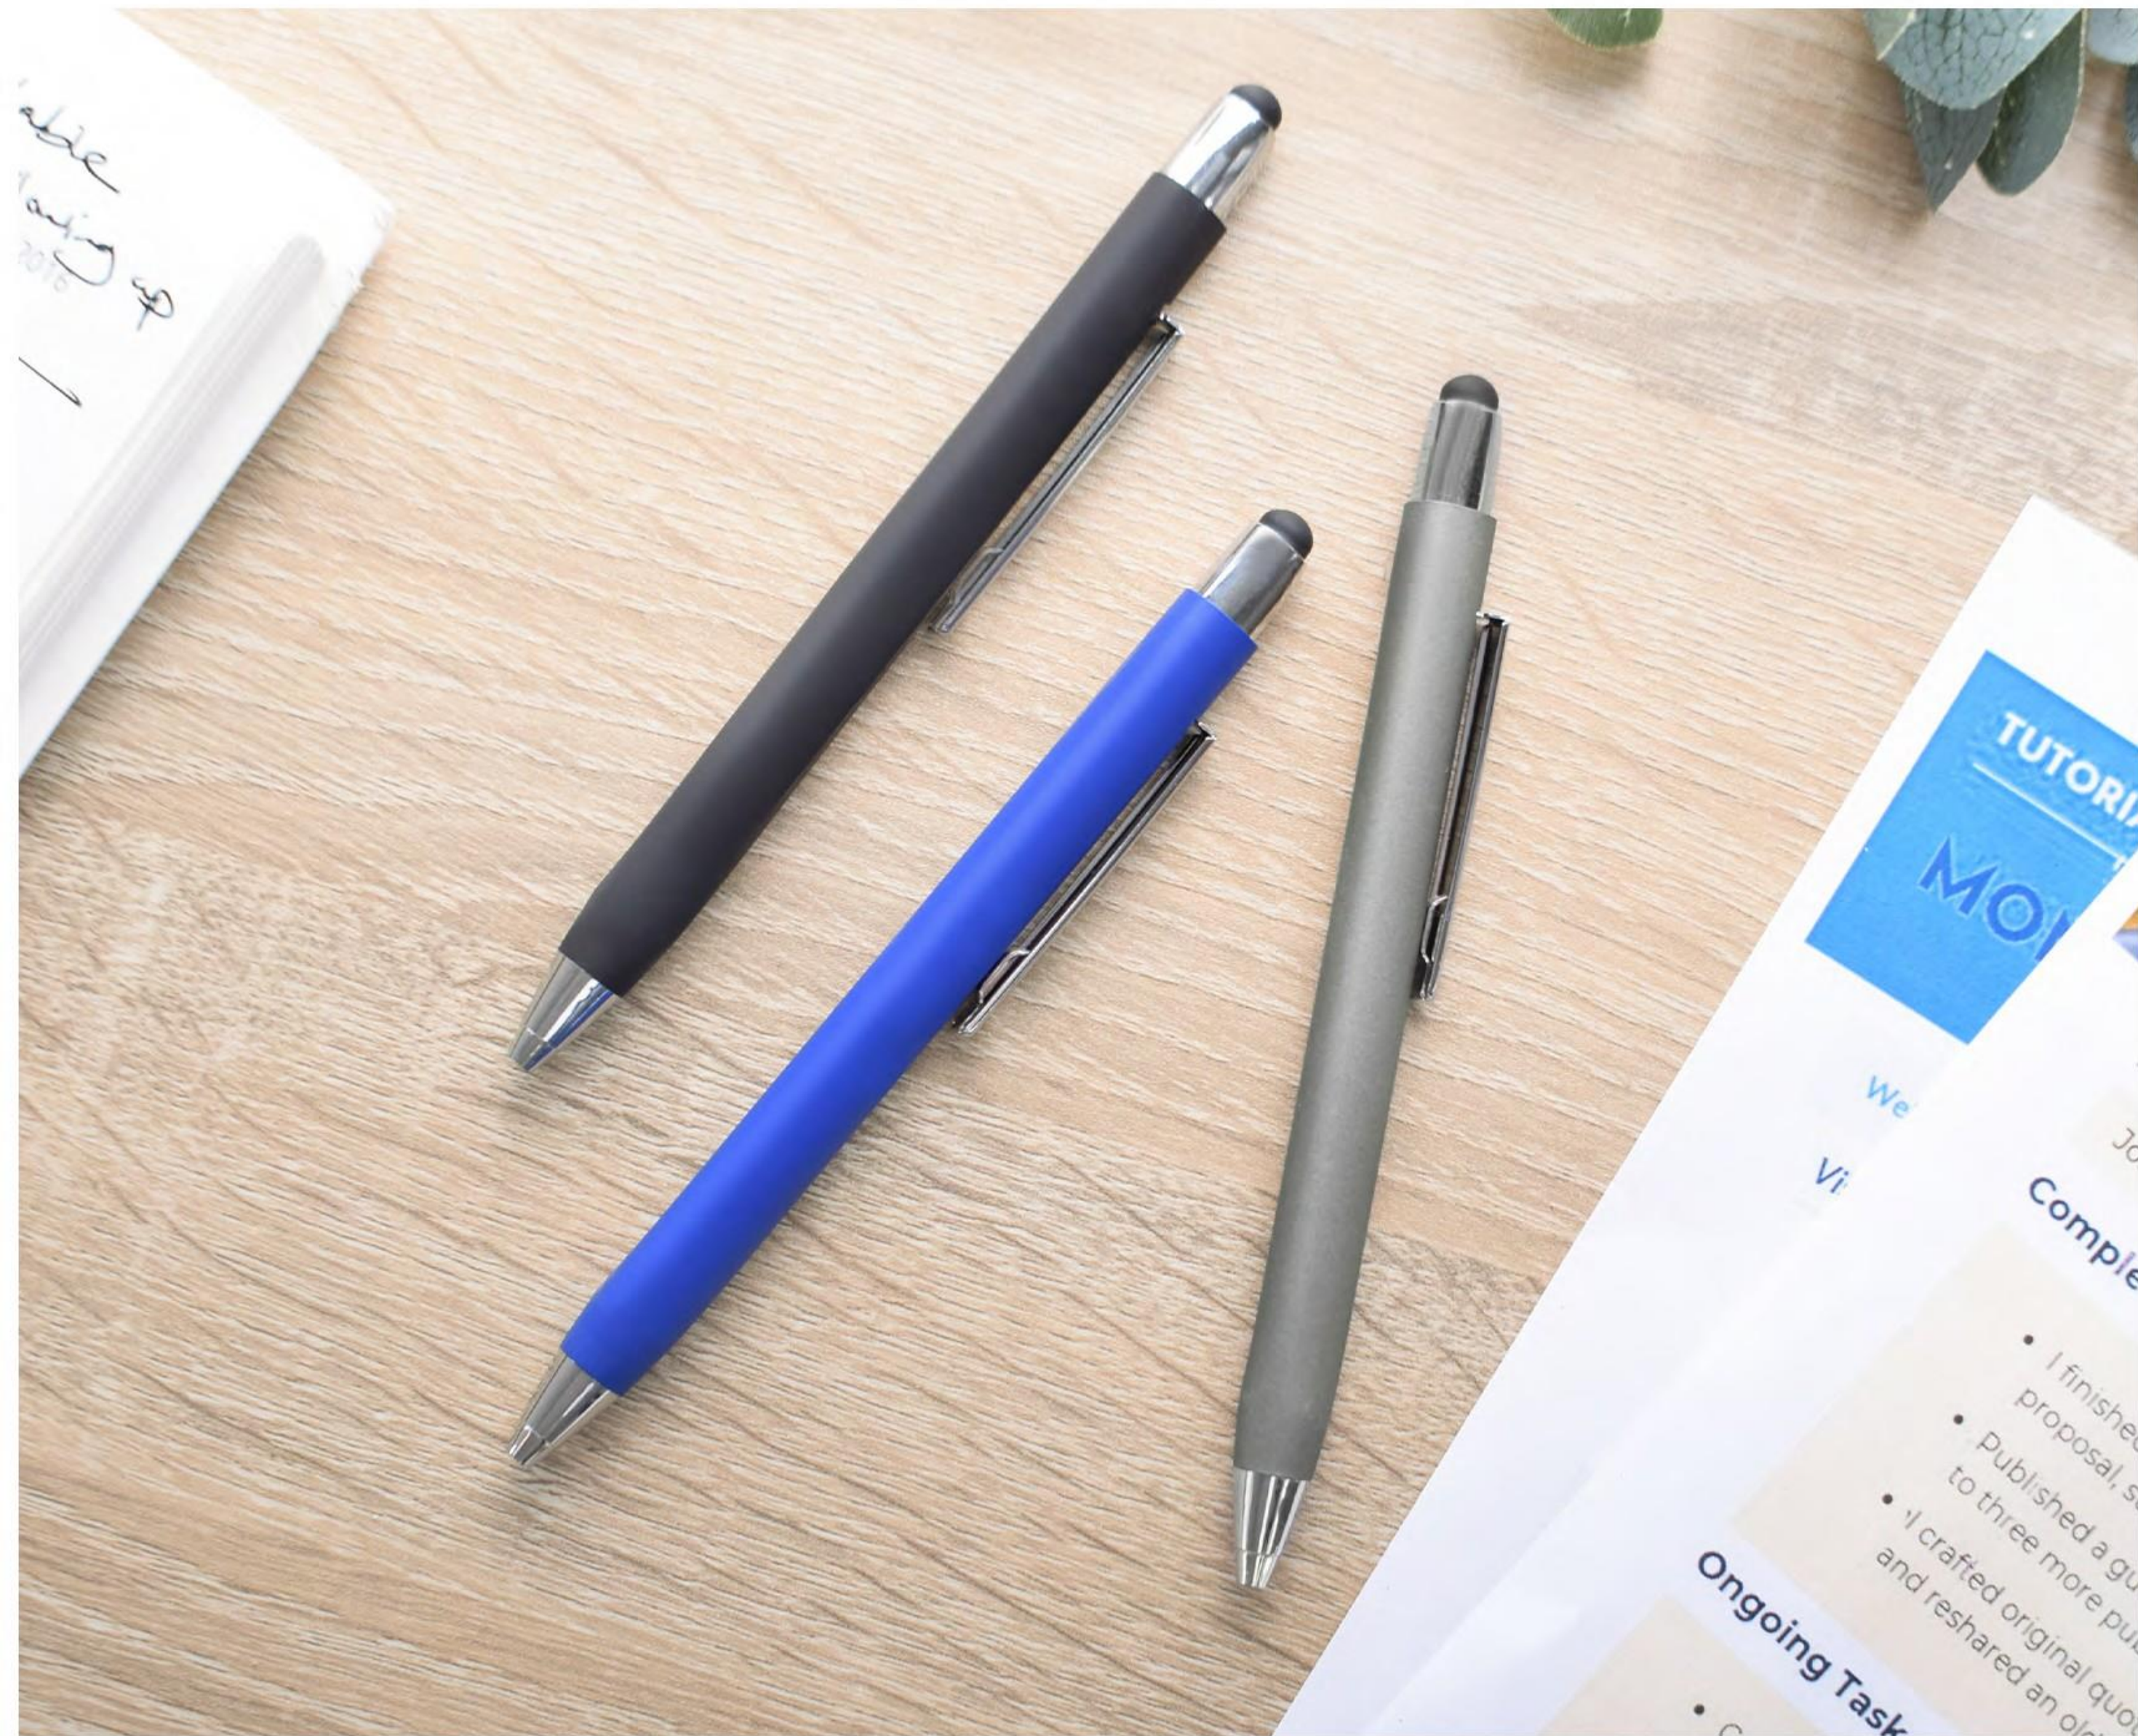

BLACK PEN SET

SMP3

premium set pen consist of two elegant metal all in metal pen case .print your logo in fashionablestyles . printing type : laser engraving

PREMIUM METAL PEN

Elegant metal pens become personal choices and are frequently used every day in meetings and daily work life, so the client always Material: luxury metal pen, Branding: lazer engraving, mirror for logo

ELEGANT RUBBER METAL PEN

MP29

A metal pen with an attractive lock and smooth driller for an effortless writing experience with touch styles for multifunctional usability, material: luxury metal pen, branding: laser engraving, mirror for a logo

SILVER IN METAL PEN

MP28

metal in silver pen in elegant metal shape to be engraved and gave your company logo one color elegant effect

ELEGANT METAL PEN

MP42

Material: rubber metal pen with silver Branding: Laser engraving, mirror for logo

MULTIFUNCTIONAL PEN

mp45

light metal pen with a stylus and soft grip. printing style: engraved logo or silk screen. come in three attractive colors (black-Gray-blue) in rubber and metal textures

SILVER METAL PEN